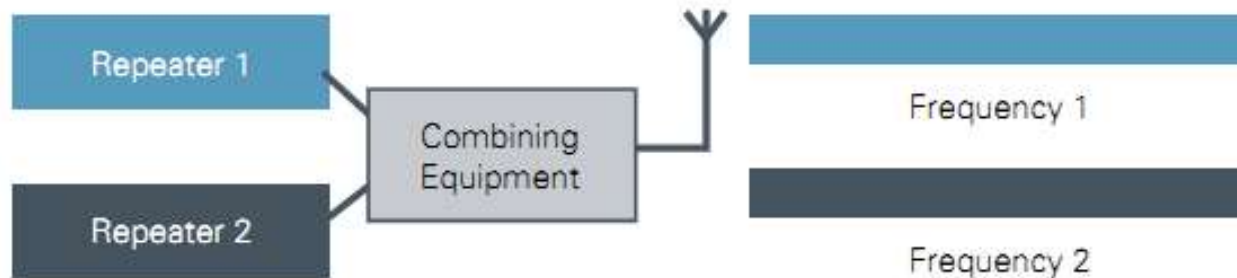

DMR has TWO Repeaters in One!

In FM and other digital systems if you want 2 simultaneous voice channels you needed 2 repeaters.

In DMR one repeater provides 2 simultaneous voice channels using one RF channel & one antenna.

Two-channel Analog or Digital FDMA System