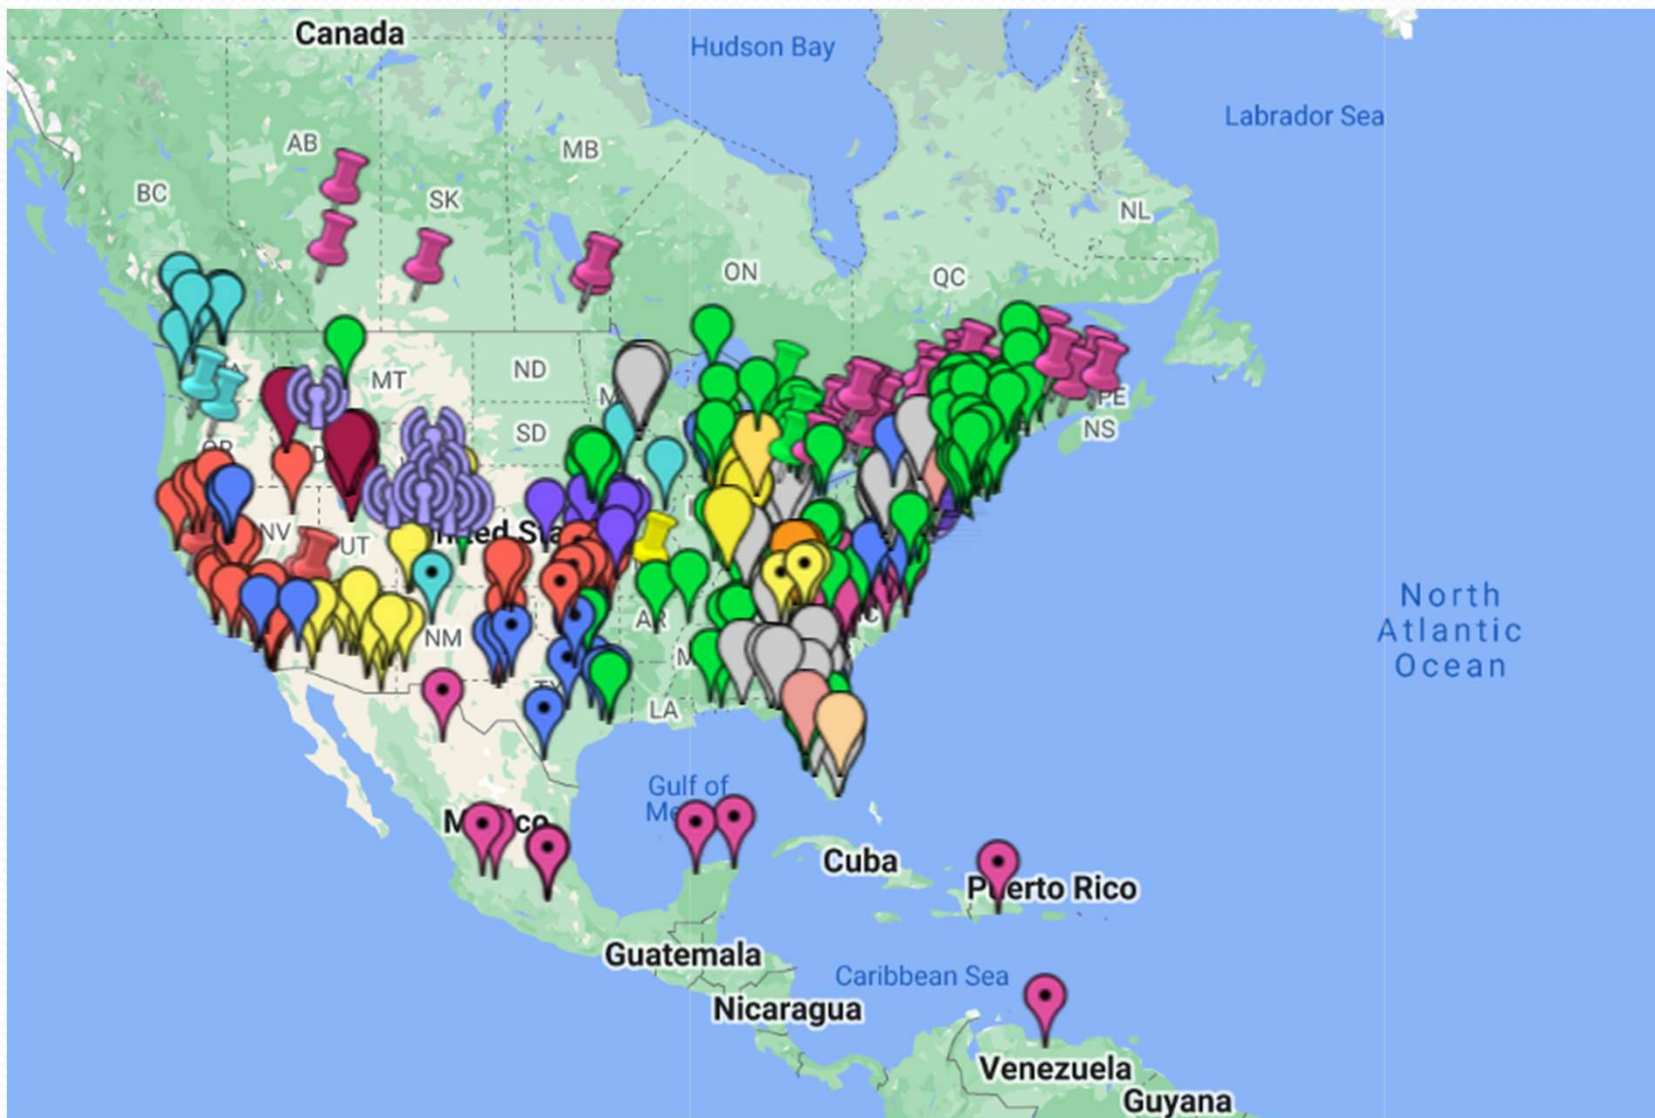

WHAT TALK GROUPS ARE ON MY LOCAL REPEATERS

(<https://www.radioid.net/map#!>)