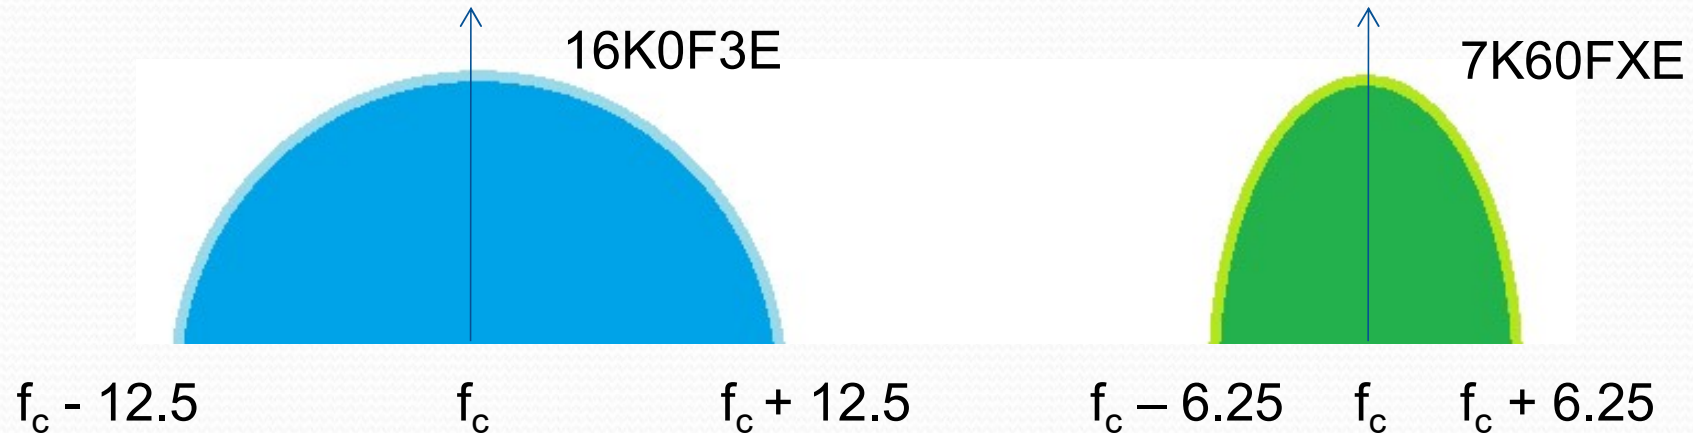

Two calls per repeater and channel

Radio Groups

Lower infrastructure cost, 1 box in rack

TWO voice/data channels from one repeater

Half the Channel Bandwidth

Traditional Analog FM
25 kHz

Channel Bandwidth

1 Voice Channel
1 Repeater