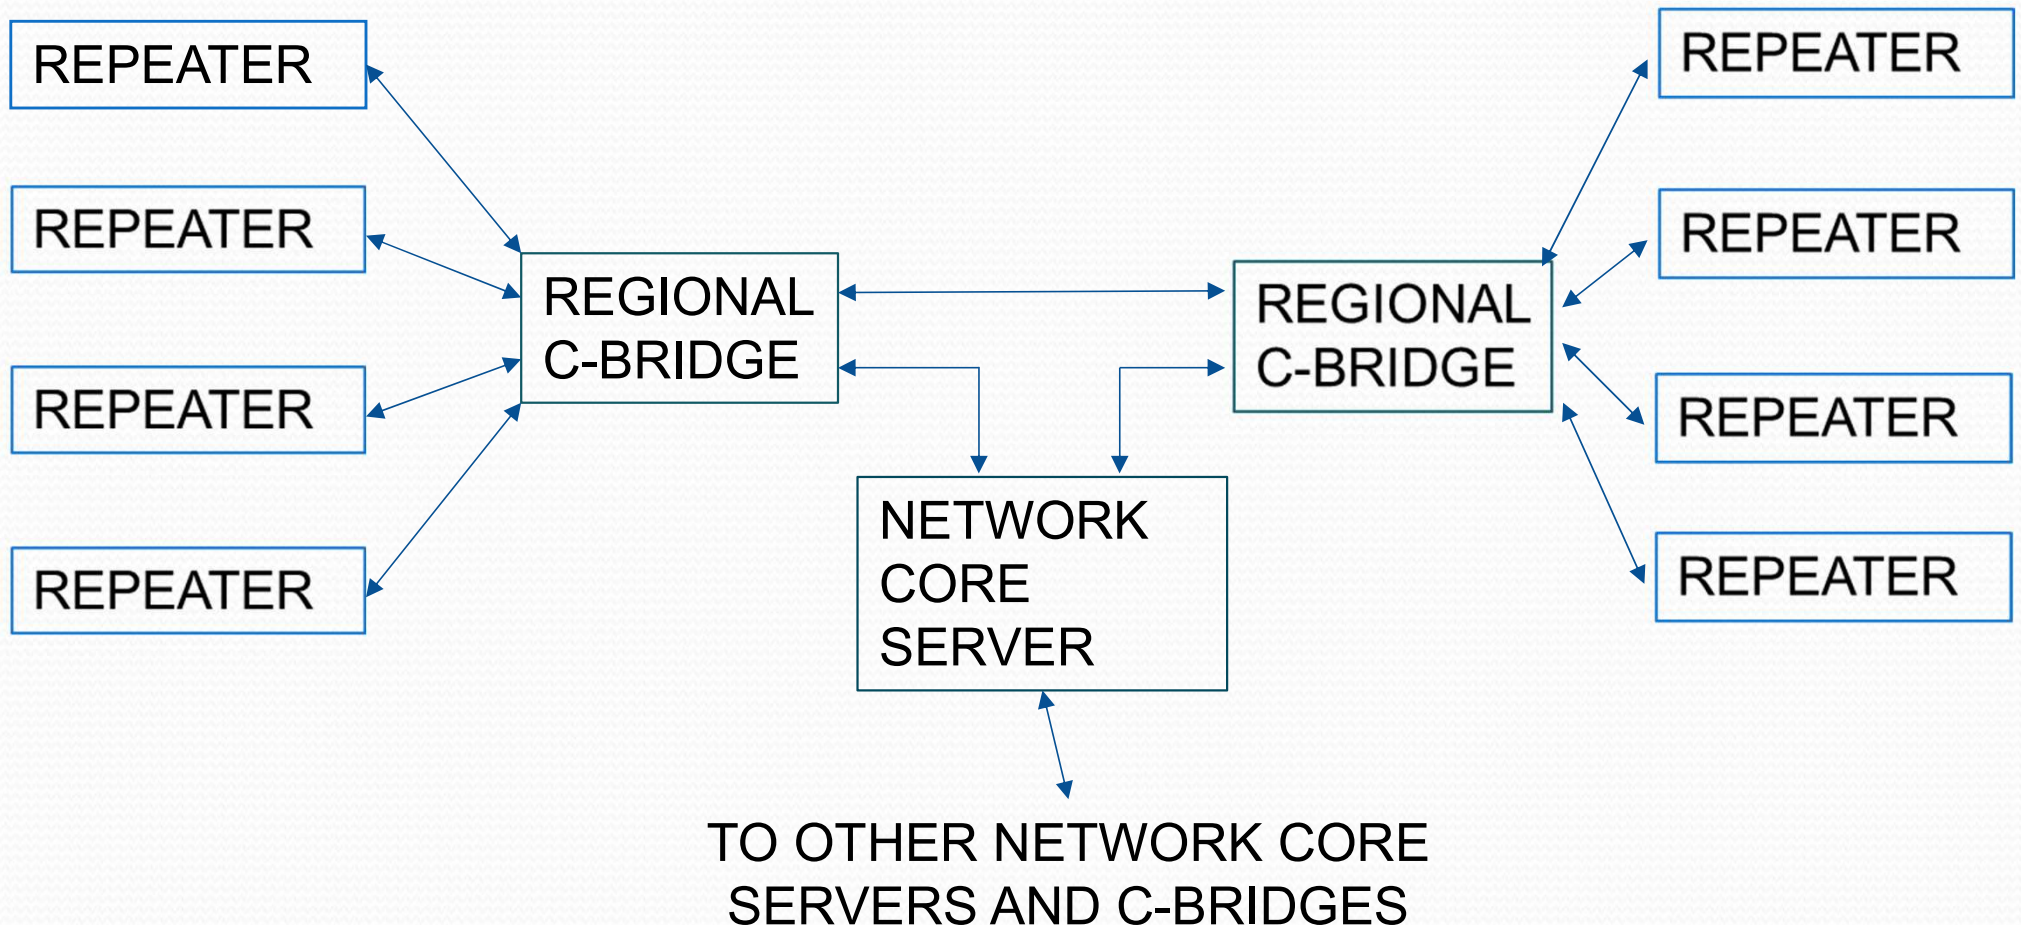

The Simplified DMR Network