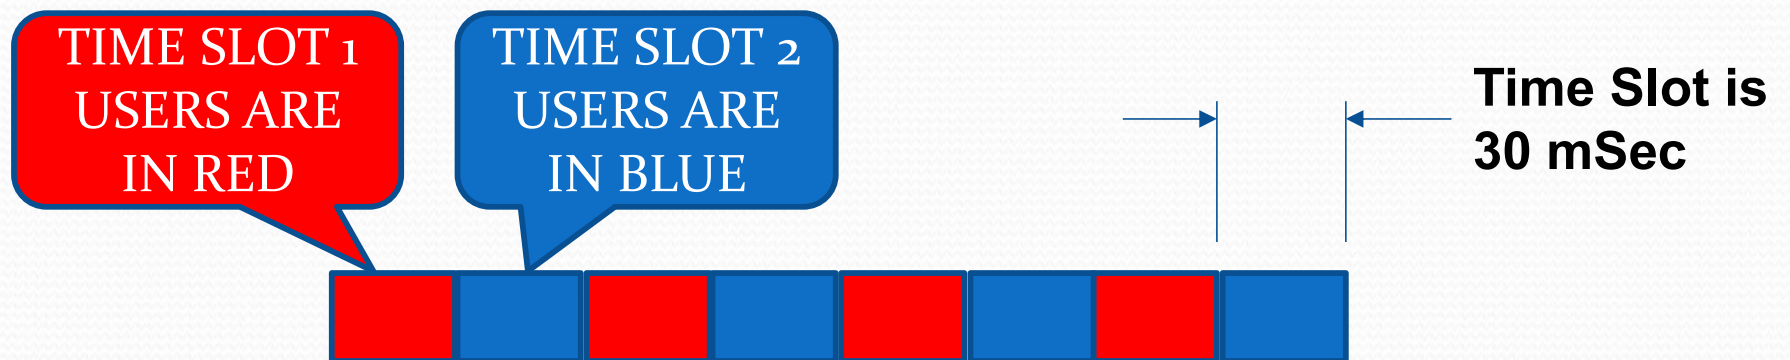

Digital Mobile Radio

Advantages

- **One repeater can support two simultaneous conversations using time sharing (Each voice path is called a time slot)**
- **Each time slot can support various groups of users (called talk groups)**
- **Battery life is good because when transmitting using TDMA, the radio is only actually transmitting half the time**

THIS IS
WHAT
AMATEUR
DMR
NETWORKS
USE

The Magic of TDMA

How to get two conversations on one RF channel

The repeater system has two alternating time slots. One user group uses Time Slot 1 while the other uses Time Slot 2.

Other than programming the time slot in the radio, the radio and the system figures out how to do this.

DMR has TWO Repeaters in One!

In FM and other digital systems if you want 2 simultaneous voice channels you needed 2 repeaters.