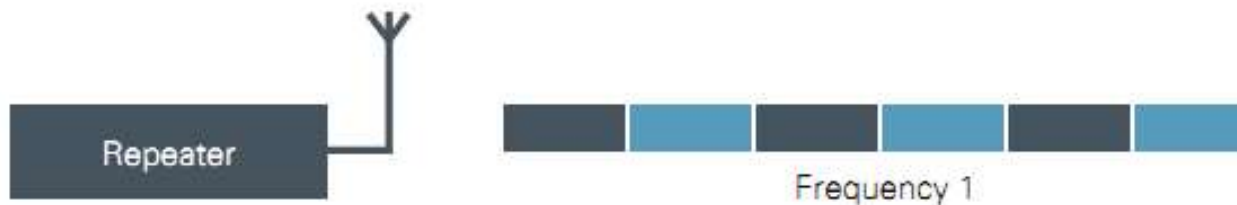

In DMR one repeater provides 2 simultaneous voice channels using one RF channel & one antenna.

Two-channel Analog or Digital FDMA System

One call per repeater and channel

Radio Groups

Two-channel Digital TDMA System