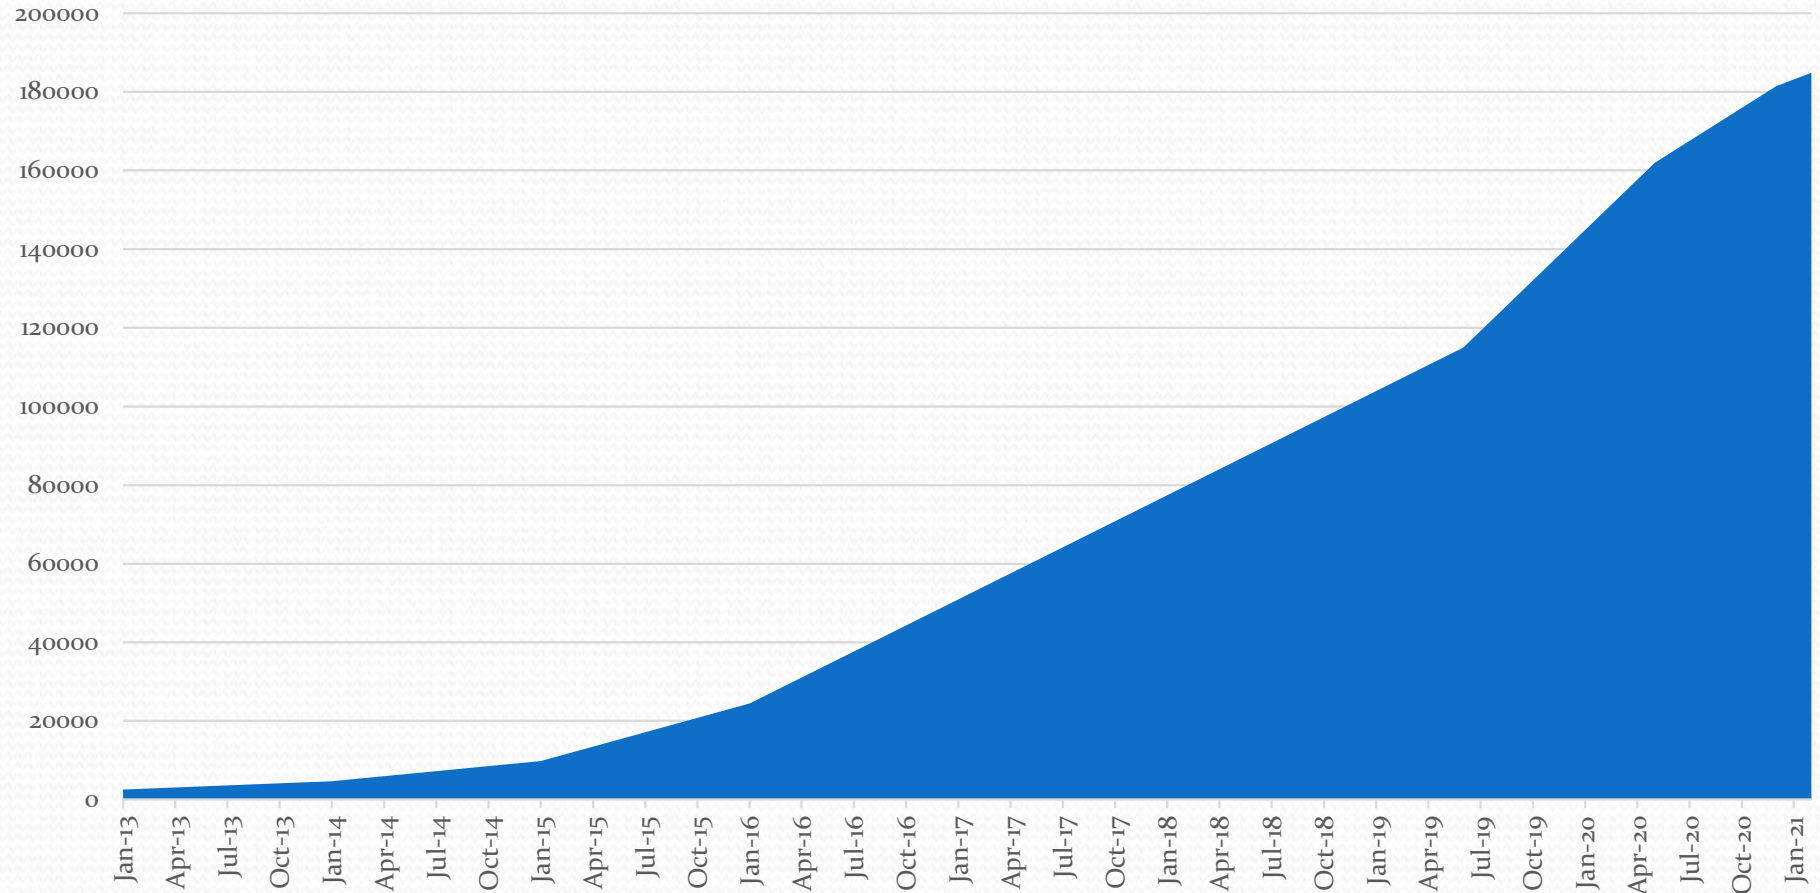

Amateur DMR activity continues Trending Up

ID'S

- **Jan 2013 = 2,511 ID's**
- **Jan 2014 = 4,618 ID's**
- **Jan 2015 = 9,802 ID's**
- **Jan 2016 = 24,388 ID's**
- **June 2019 = 115,000+ ID's**

May 2020 = 162,000+ ID's
Dec. 19, 2020 = 181,462 ID's
Sept 24, 2023 = 245,984 ID's

These are totals for DMR ID'S issued worldwide.